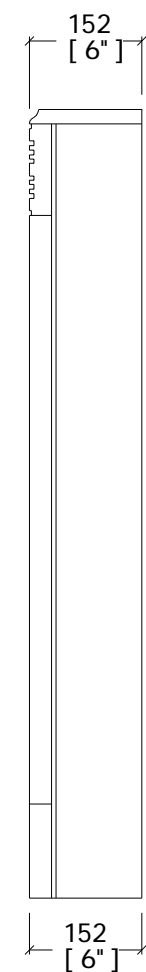

CHEESNEY'S

Head Office: 194-202 Battersea Park Road, Battersea, London SW11 4ND
Telephone: 020 7627 1410 Fax: 020 7622 1078
Web Site: www.chesneys.co.uk E mail: sales@chesneys.co.uk

Ref: Bank of England Soane mantel
Soane Archive

Date: 17/06/2016 Scale: 1:10 @ A4
DRAWING NO.32255r3K