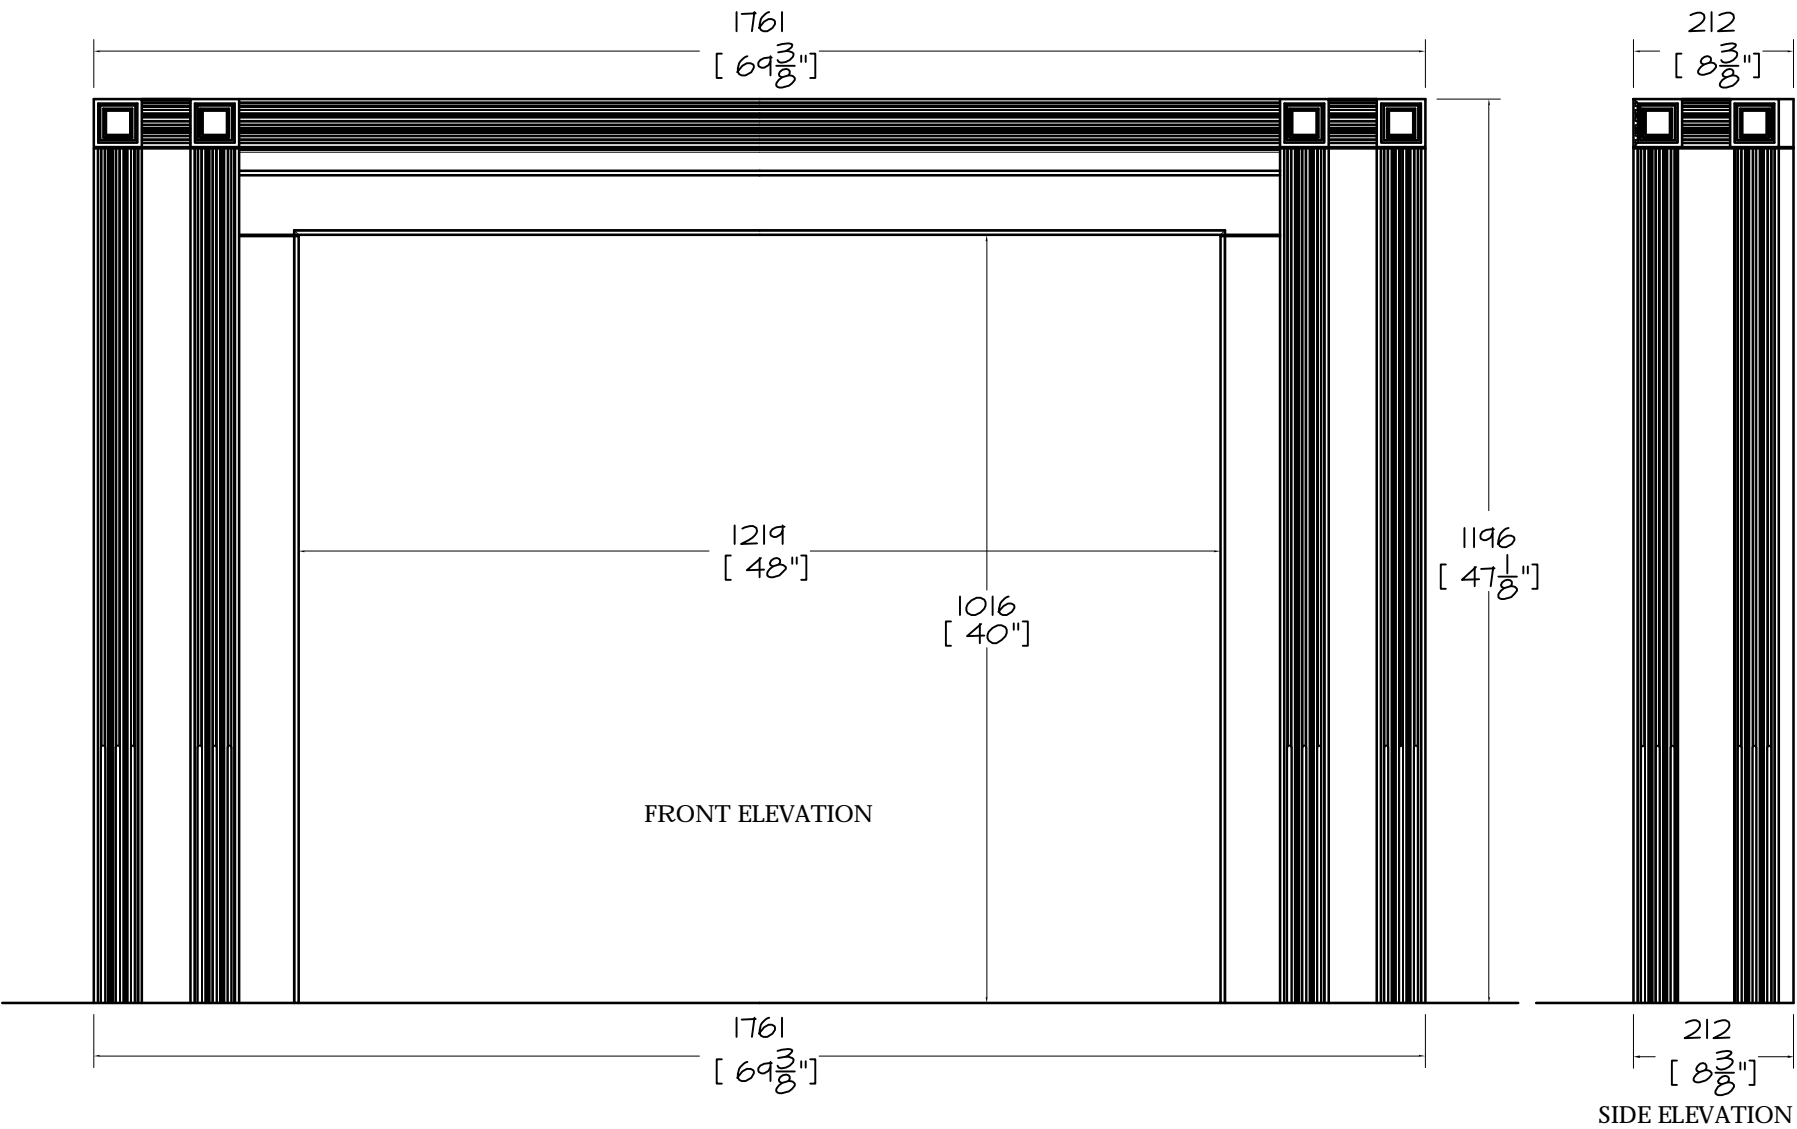

**American Standard  
Soane Pattern No.VI**

(in Classico Limestone)

Date: 19/03/09 Scale: 1:10 @ A4

**DRAWING NO.30167**