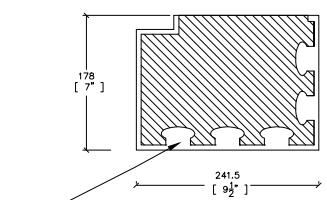

1/4" Bronze or Brass Plate

Plan

1/4" Bronze or Brass Plate

Ovoid 1 3/4" Wide x 3/4" High

Pembrooke and Ives
Bespoke Fire Surround
(In Carrara Marble & Nero Bilbao)

Date: 20/09/2016 Scale: 1:10 @ A4

DRAWING NO. 00145LV r2