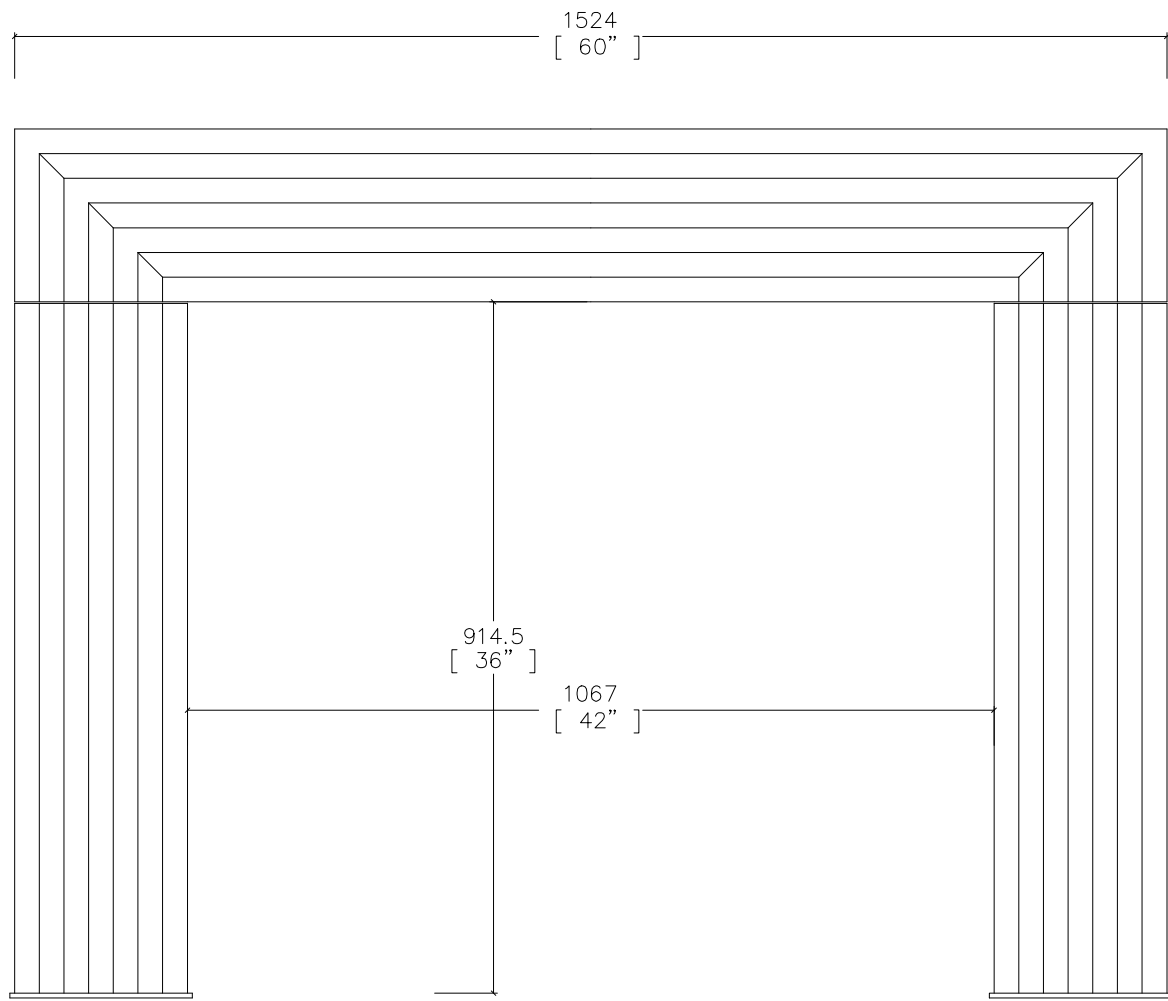

CHESSNEY'S

Head Office: 194-202 Battersea Park Road, Battersea, London SW11 4ND
Telephone: 020 7627 1410 Fax: 020 7622 1078
Web Site: www.chesneys.co.uk E mail: sales@chesneys.co.uk

Front Elevation