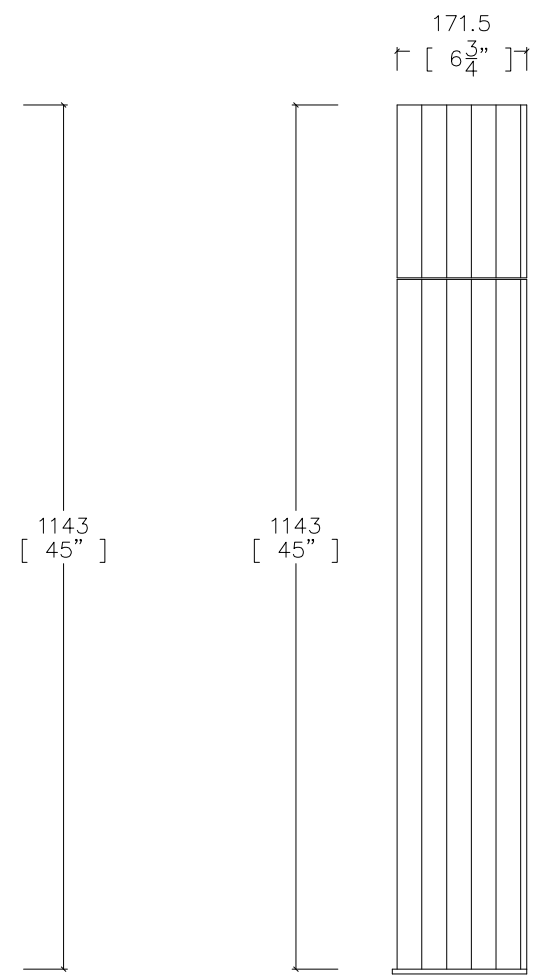

Side Elevation

1/4" Bronze or Brass Plate

Plan

1/4" Bronze or Brass Plate