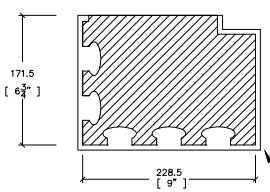

1/4" Bronze or Brass Plate

Plan

1/4" Bronze or Brass Plate

Ovoid 1 3/4" Wide x 3/4" High

Pembrooke and Ives
Bespoke Fire Surround
(In Carrara Marble & Nero Bilbao)

Date: 20/09/2016 Scale: 1:10 @ A4

DRAWING NO. 00145LV r2