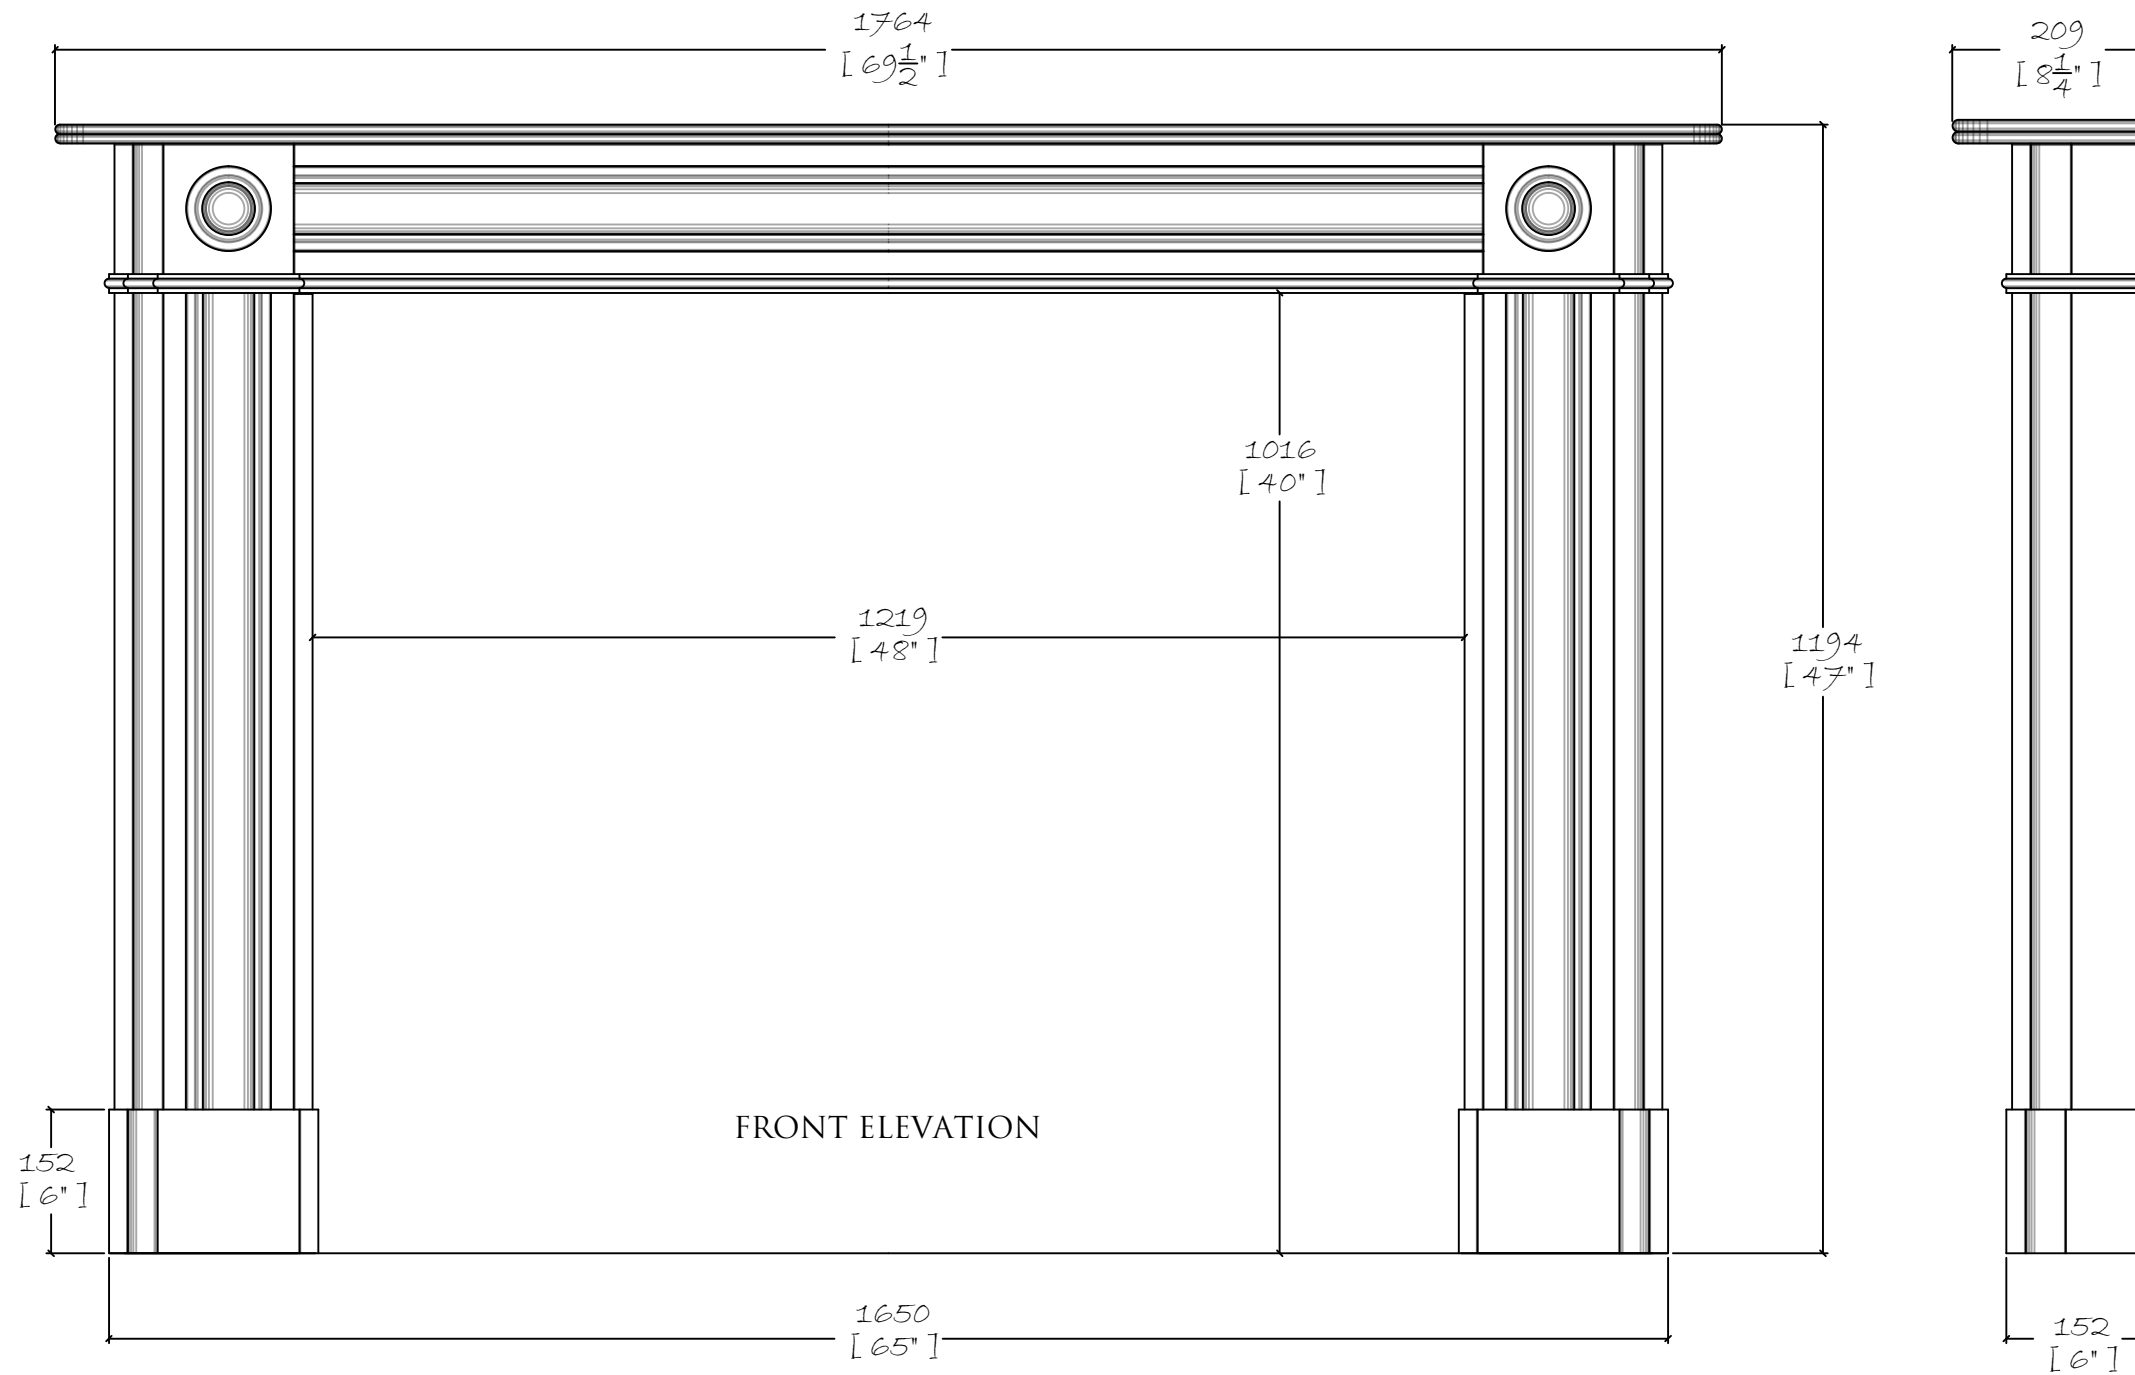

JAMB / EACH: 61.51 LB  
HEADER: 38.89 LB  
SHELF: 43.54 LB

TOTAL: 205.45 LB

DRAWN BY:

LUIS VELA

DATE:

26/09/2018

SCALE:

1:8 @ A3

INVOICE NUMBER:

DRAWING NO.:

REV:

SIDE ELEVATION

PLAN