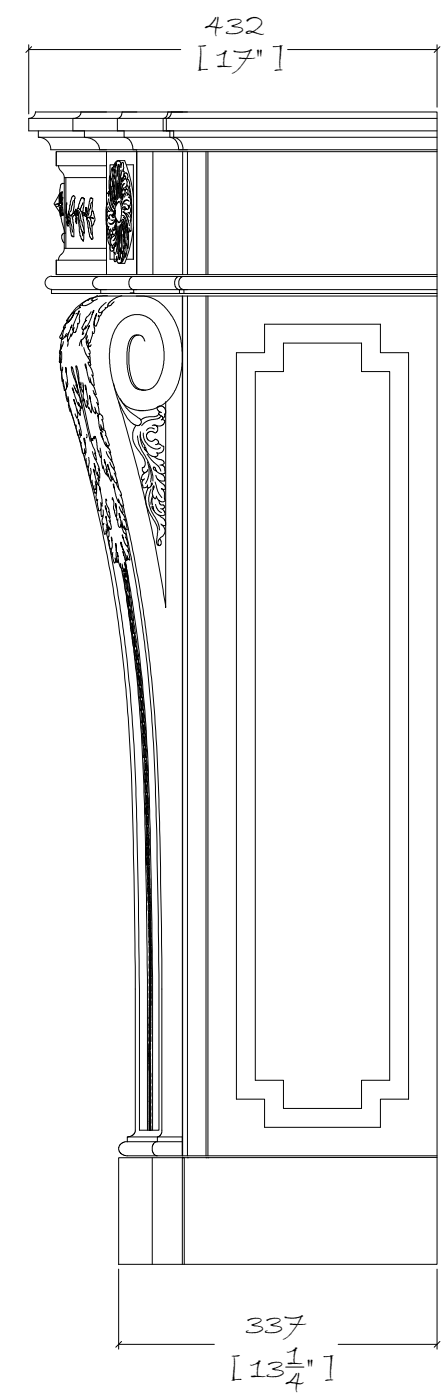

FRONT ELEVATION

SIDE ELEVATION

PLAN

CLIENT:	
Limestones & Marble are a natural material and may vary in texture, color and veining intensity. Please consider a dimensional tolerance of 1/8"	
© CHESNEYS 2018	
<p><b>CHESNEYS</b></p> <p>HEAD OFFICE: 194-202 BATTERSEA PARK ROAD, BATTERSEA, LONDON TELEPHONE: +44 (0) 20 7627 1410</p> <p>WEB SITE: WWW.CHESNEYS.CO.UK E MAIL: SALES@CHESNEYS.CO.UK</p>	
<p>MANTEL: <b>THE MONRACHET AMERICAN STANDARD</b></p>	
<p>COLLECTION: <b>HISTORICAL COLLECTION</b></p>	
MATERIAL:	
FINISH:	
SPECIAL NOTES:	
<p>MANTEL WEIGHTS::</p> <p>JAMB / EACH: 129.72 LB HEADER: 176.66 LB SHELF: 151.88 LB</p> <p>TOTAL MANTEL: 587.98 LB</p>	
DRAWN BY: <b>LUIS VELA</b>	
DATE: 22/06/2018	SCALE: 1:8 @ A3
INVOICE NUMBER:	
DRAWING NO.:	REV: