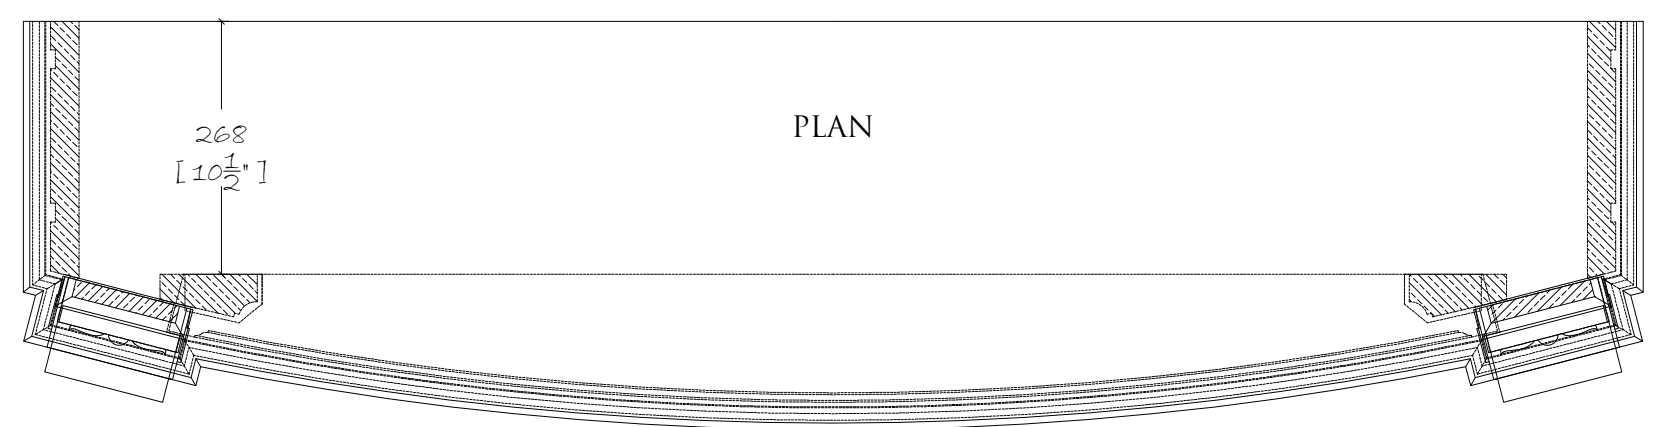

FRONT ELEVATION

SIDE ELEVATION

PLAN

CLIENT:	
Limestones & Marble are a natural material and may vary in texture, color and veining intensity. Please consider a dimensional tolerance of 1/8"	
© CHESNEYS 2018	
<p><b>CHESNEYS</b></p> <p>HEAD OFFICE: 194-202 BATTERSEA PARK ROAD, BATTERSEA, LONDON TELEPHONE: +44 (0) 20 7627 1410</p> <p>WEB SITE: WWW.CHESNEYS.CO.UK E MAIL: SALES@CHESNEYS.CO.UK</p>	
<p>MANTEL: <b>THE MONRACHET AMERICAN STANDARD</b></p>	
<p>COLLECTION: <b>HISTORICAL COLLECTION</b></p>	
MATERIAL:	
FINISH:	
SPECIAL NOTES:	
<p>MANTEL WEIGHTS::</p> <p>JAMB / EACH: 129.72 LB HEADER: 176.66 LB SHELF: 151.88 LB</p> <p>TOTAL MANTEL: 587.98 LB</p>	
DRAWN BY: <b>LUIS VELA</b>	
DATE: 22/06/2018	SCALE: 1:8 @ A3
INVOICE NUMBER:	
DRAWING NO.:	REV: