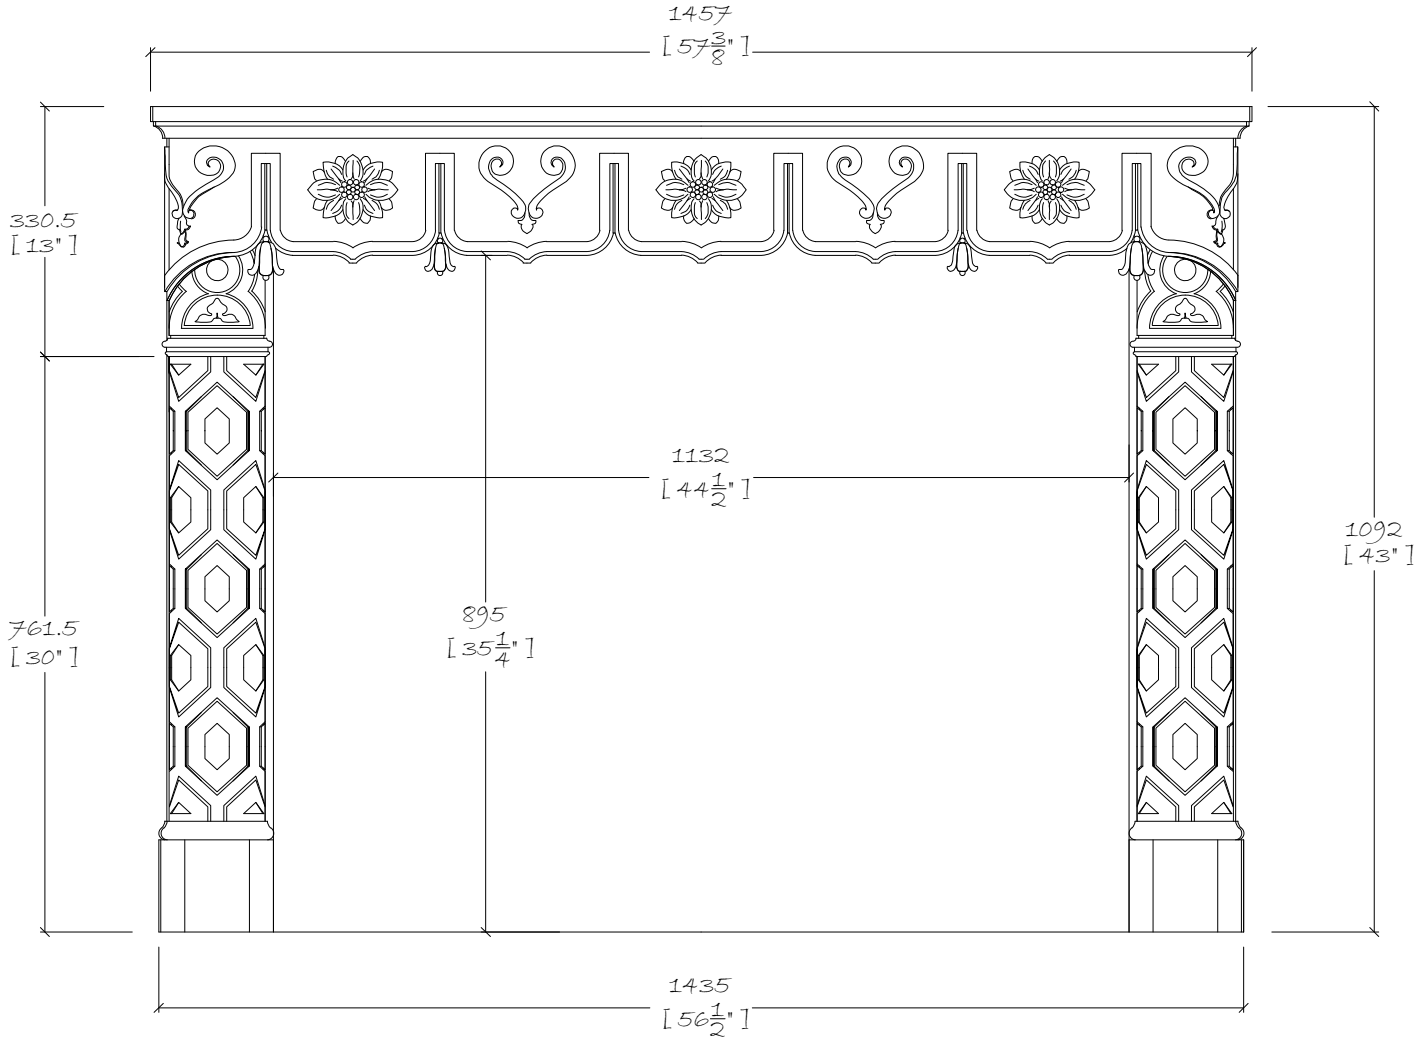

# CHESNEYS

HEAD OFFICE: 194-202 BATTERSEA PARK ROAD, BATTERSEA, LONDON SW11 4ND  
TELEPHONE: 020 7627 1410  
WEB SITE: CHESNEYS.CO.UK E-MAIL: SALES@CHESNEYS.CO.UK

SIDE ELEVATION

PLAN

The Jumeirah

Scale:1:10 @ A4