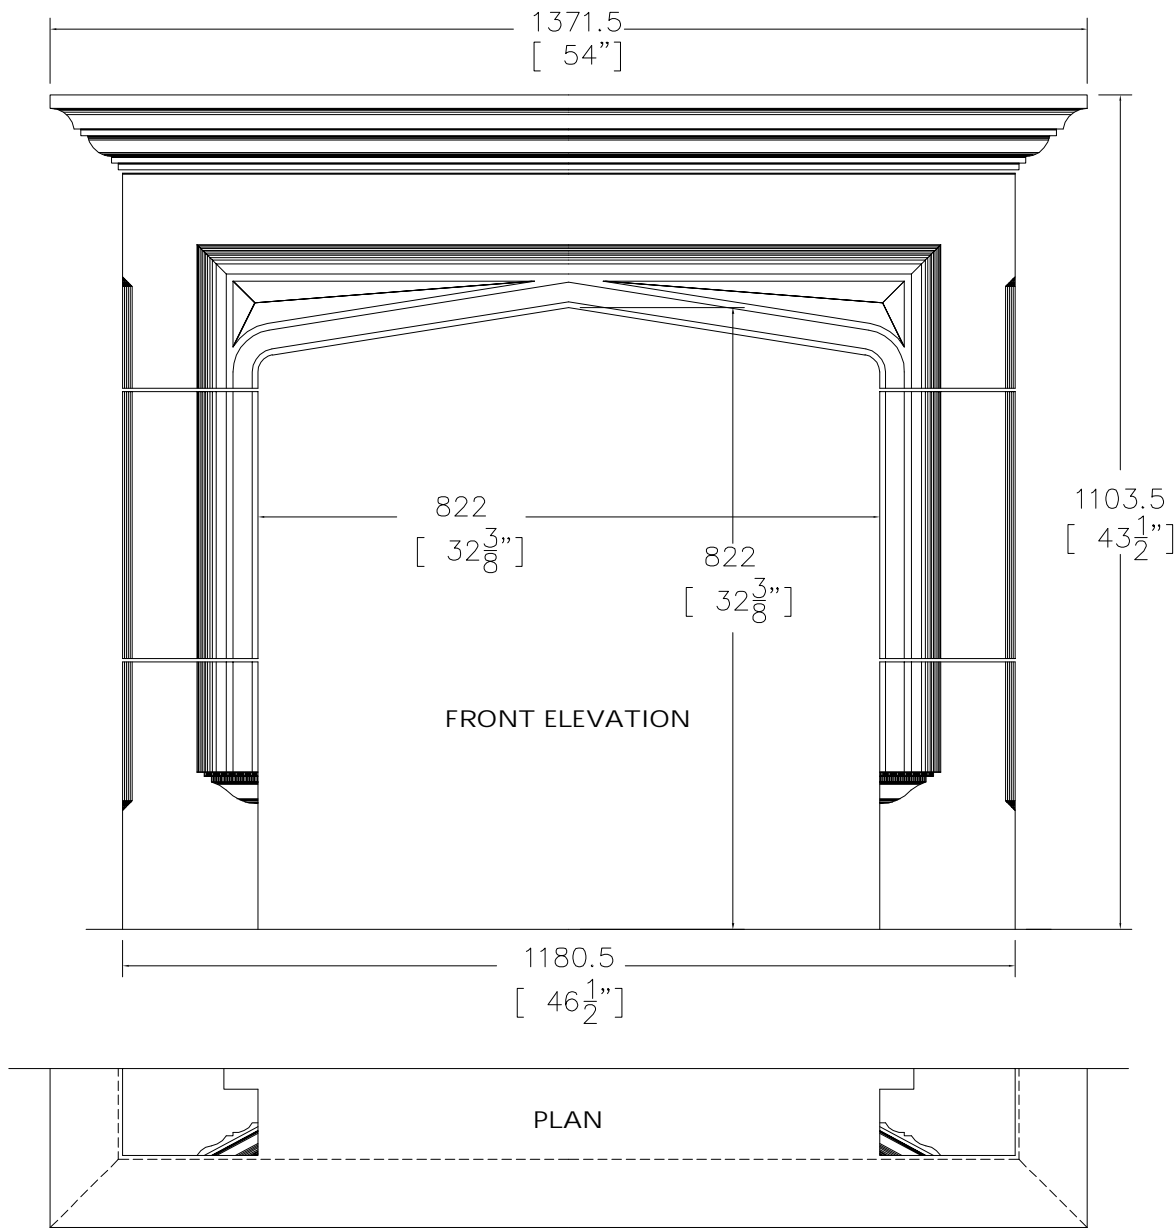

CHESNEY'S

Head Office: 194-202 Batterssea Park Road, Batterssea, London SW11 4ND
Telephone: 020 7627 1410 Fax: 020 7622 1078
Web Site: www.chesneys.co.uk E mail: sales@chesneys.co.uk

SIDE ELEVATION

Ref: Paul Chesney
Reduced Elizabethan
Date: 31-03-05 Scale 1:10
DRAWING NO.1936r1