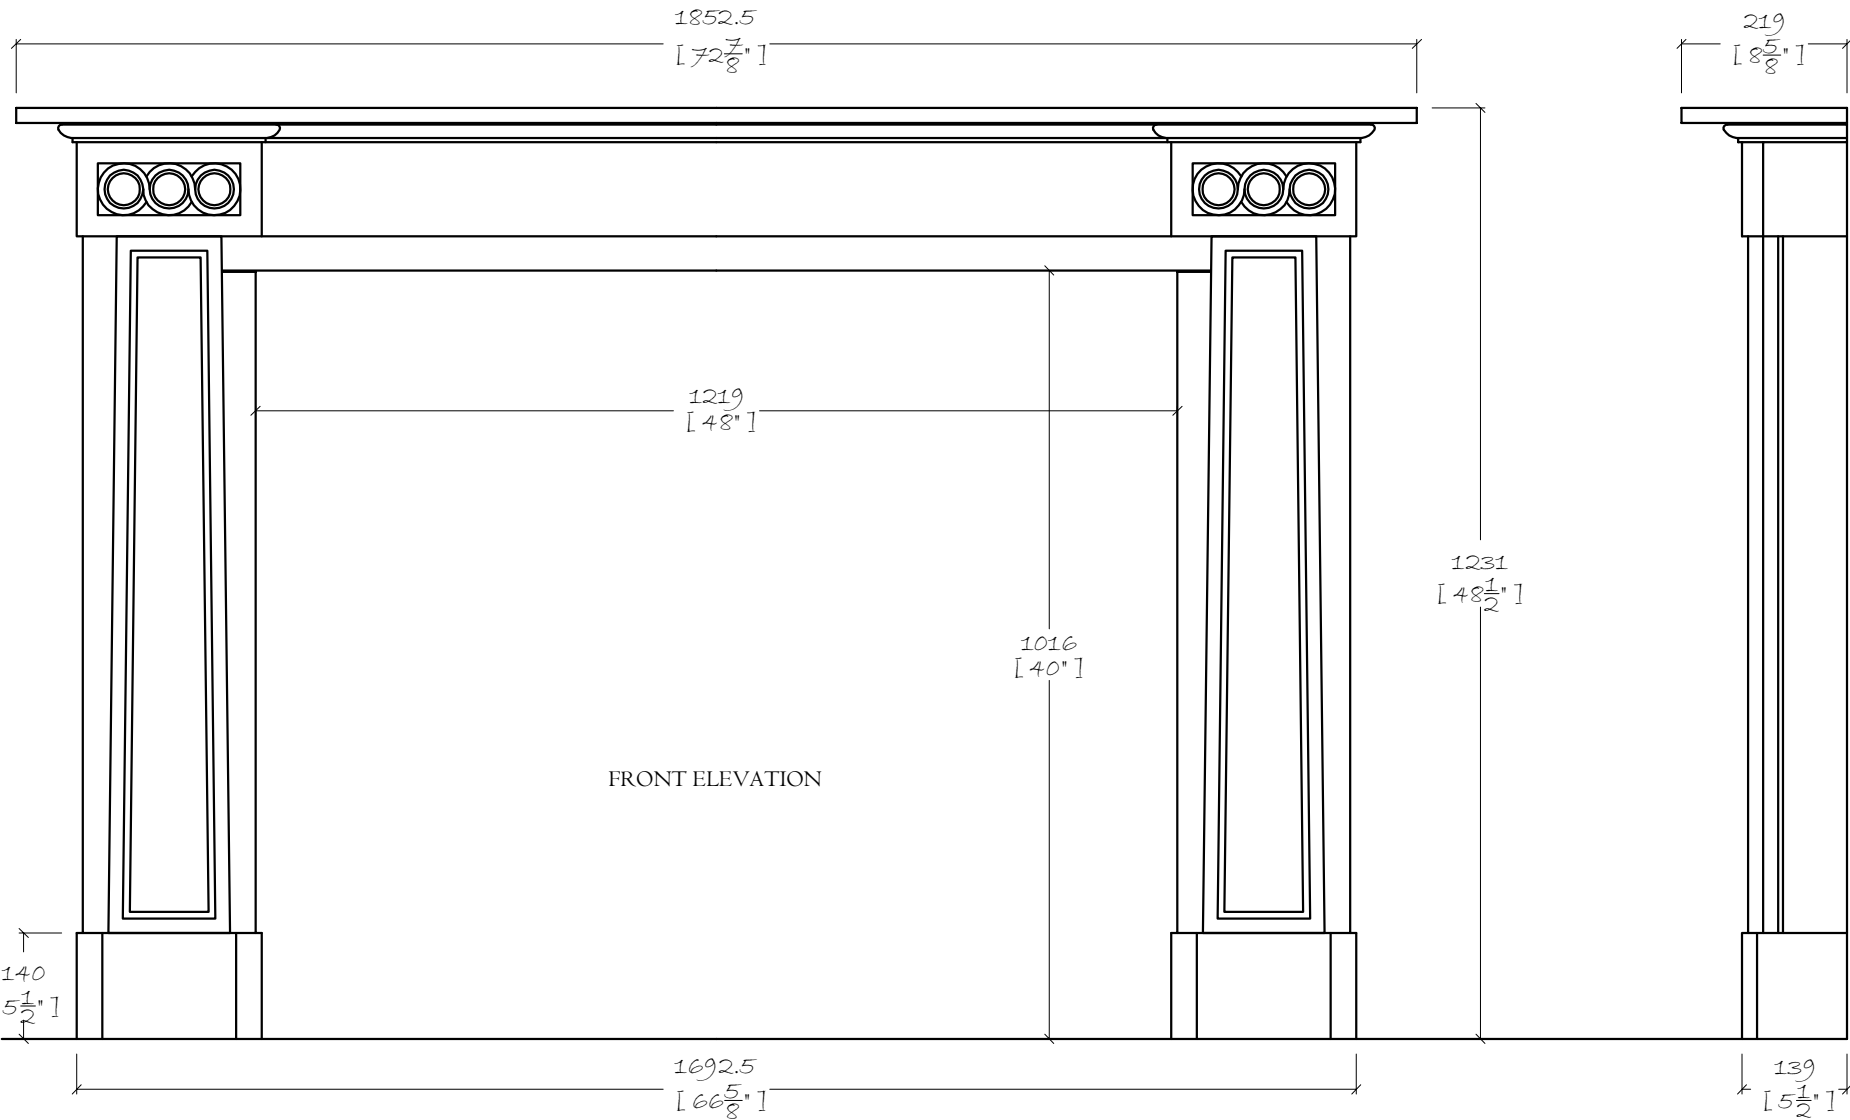

Head Office: 194-202 Battersea Park Road, Battersea, London SW11 4ND
Telephone: 020 7627 1410 Fax: 020 7622 1078
Web Site: www.chesneys.co.uk E mail: sales@chesneys.co.uk

SIDE ELEVATION

The Cosmopolitan
(USA Standard)