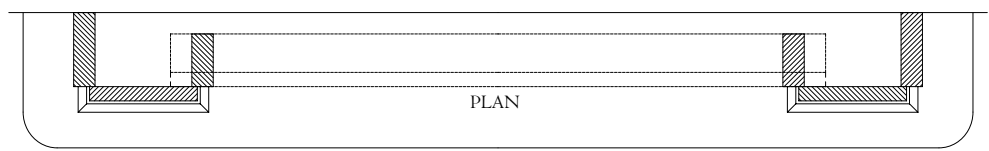

SIDE ELEVATION

Classic Victorian Reduced

Date: 20/11/2013 Scale: 1:10 @ A4

DRAWING NO.2163rI