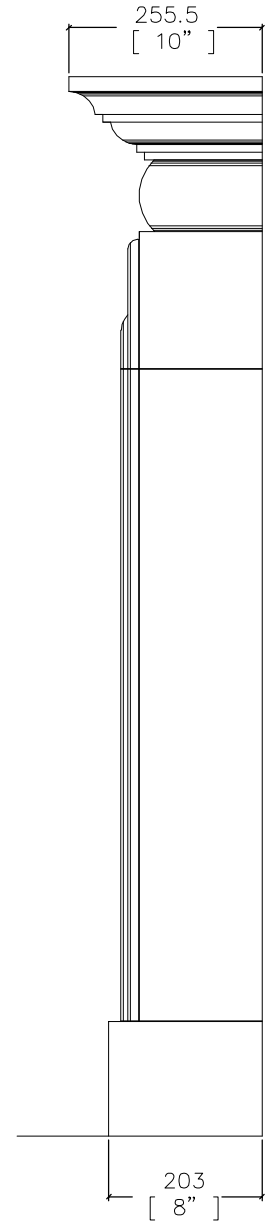

# CHESNEY'S

Head Office: 194-202 Battersea Park Road, Battersea, London SW11 4ND  
Telephone: 020 7627 1410 Fax: 020 7622 1078  
Web Site: [www.chesneys.co.uk](http://www.chesneys.co.uk) E-mail: [sales@chesneys.co.uk](mailto:sales@chesneys.co.uk)

SIDE ELEVATION

9951

The Clandon Bolection  
American Standard(small)

FRONT ELEVATION

PLAN

152  
[ 6" ]