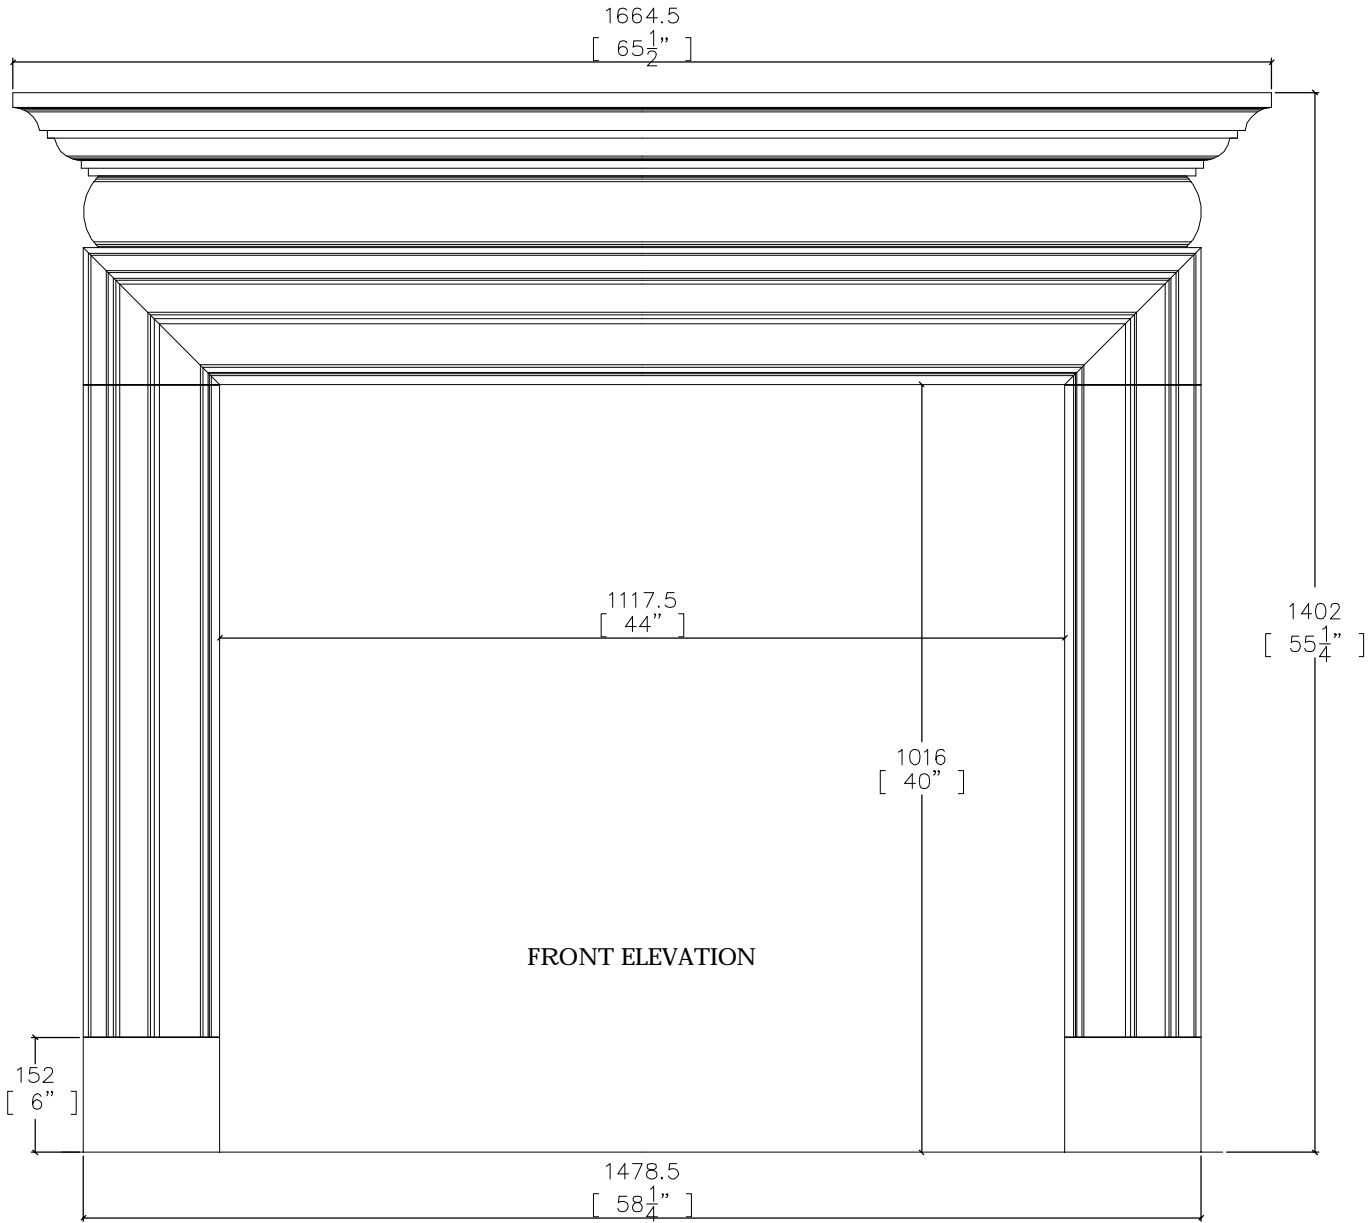

SIDE ELEVATION

9951

The Clandon Bolection  
American Standard(small)

FRONT ELEVATION

PLAN

152  
[ 6" ]