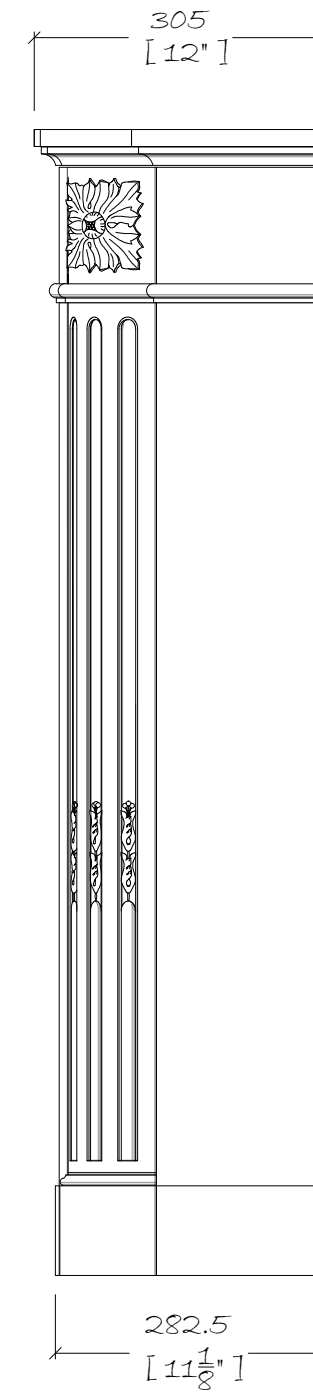

SIDE ELEVATION