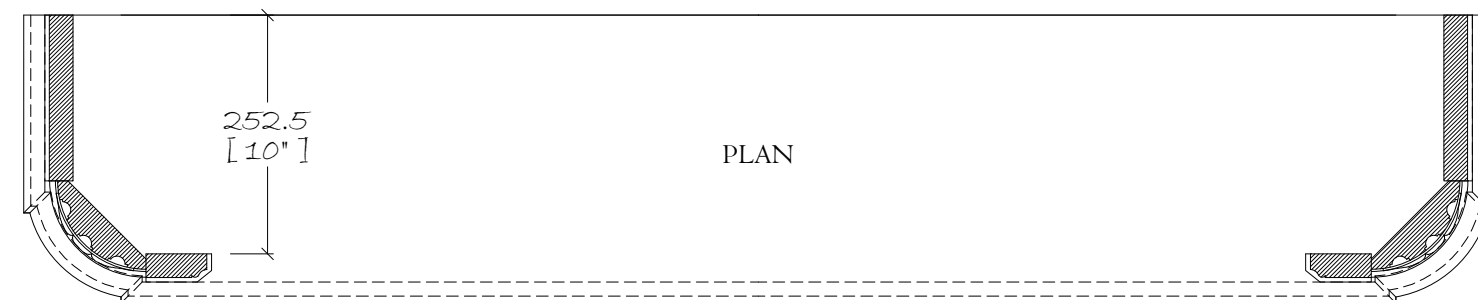

FRONT ELEVATION

SIDE ELEVATION

PLAN

CLIENT:

Limestones & Marble are a natural material and may vary in texture, color and veining intensity. Please consider a dimensional tolerance of  $\frac{1}{4}$ "

© CHESNEYS 2019

COLLECTION:

HISTORICAL  
COLLECTION

MATERIAL:

FINISH:

SPECIAL NOTES:

MANTEL WEIGHTS::

JAMB / EACH: 65.70 LB  
HEADER: 42.94 LB  
SHELF: 101.89 LB

TOTAL MANTEL: 276.23 LB

DRAWN BY:

LUIS VELA

DATE:

21/01/2019

SCALE:

1:8 @ A3

INVOICE NUMBER:

DRAWING NO.: