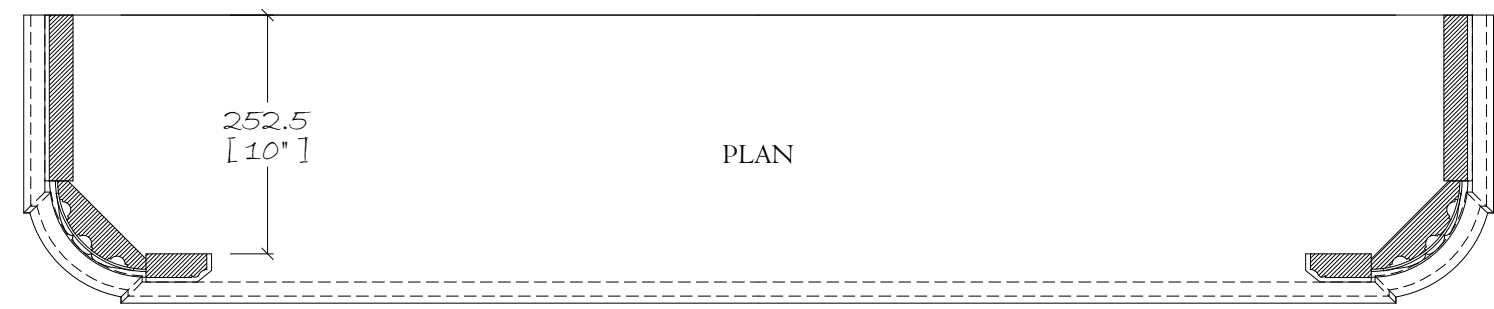

FRONT ELEVATION

SIDE ELEVATION

PLAN

CLIENT:

Limestones & Marble are a natural material and may vary in texture, color and veining intensity. Please consider a dimensional tolerance of 1/4"

© CHESNEYS 2019

**CHESNEYS**

COLLECTION:  
**HISTORICAL  
COLLECTION**

MATERIAL:

FINISH:

SPECIAL NOTES:

MANTEL WEIGHTS::

JAMB / EACH: 65.70 LB  
HEADER: 40.94 LB  
SHELF: 101.89 LB

TOTAL MANTEL: 274.23 LB

DRAWN BY:  
**LUIS VELA**

DATE: 21/01/2019  
SCALE: 1:8 @ A3

INVOICE NUMBER:

DRAWING NO.:      REV: