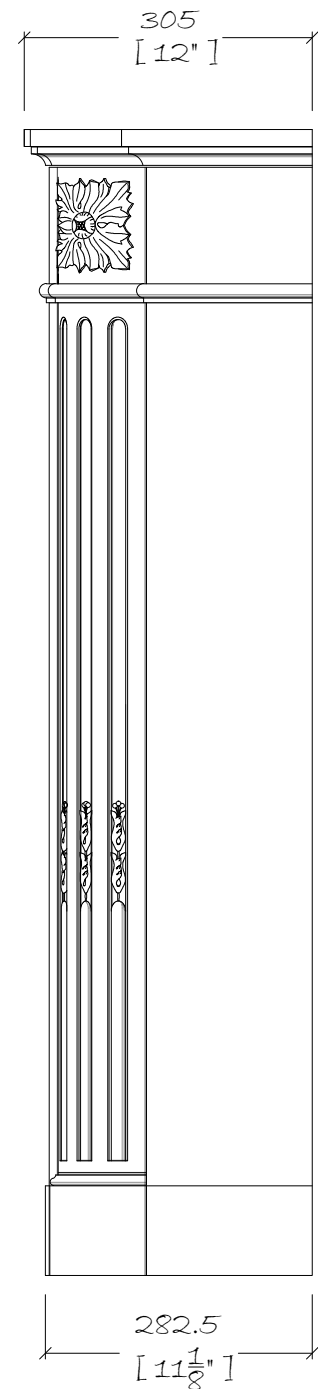

FRONT ELEVATION

SIDE ELEVATION

PLAN

CLIENT:

Limestones & Marble are a natural material and may vary in texture, color and veining intensity. Please consider a dimensional tolerance of 1/4"

© CHESNEYS 2019

**CHESNEYS**

COLLECTION:  
**HISTORICAL  
COLLECTION**

MATERIAL:

FINISH:

SPECIAL NOTES:

MANTEL WEIGHTS::

JAMB / EACH: 65.70 LB  
HEADER: 40.94 LB  
SHELF: 101.89 LB

TOTAL MANTEL: 274.23 LB

DRAWN BY:  
**LUIS VELA**

DATE: 21/01/2019  
SCALE: 1:8 @ A3

INVOICE NUMBER:

DRAWING NO.:      REV: