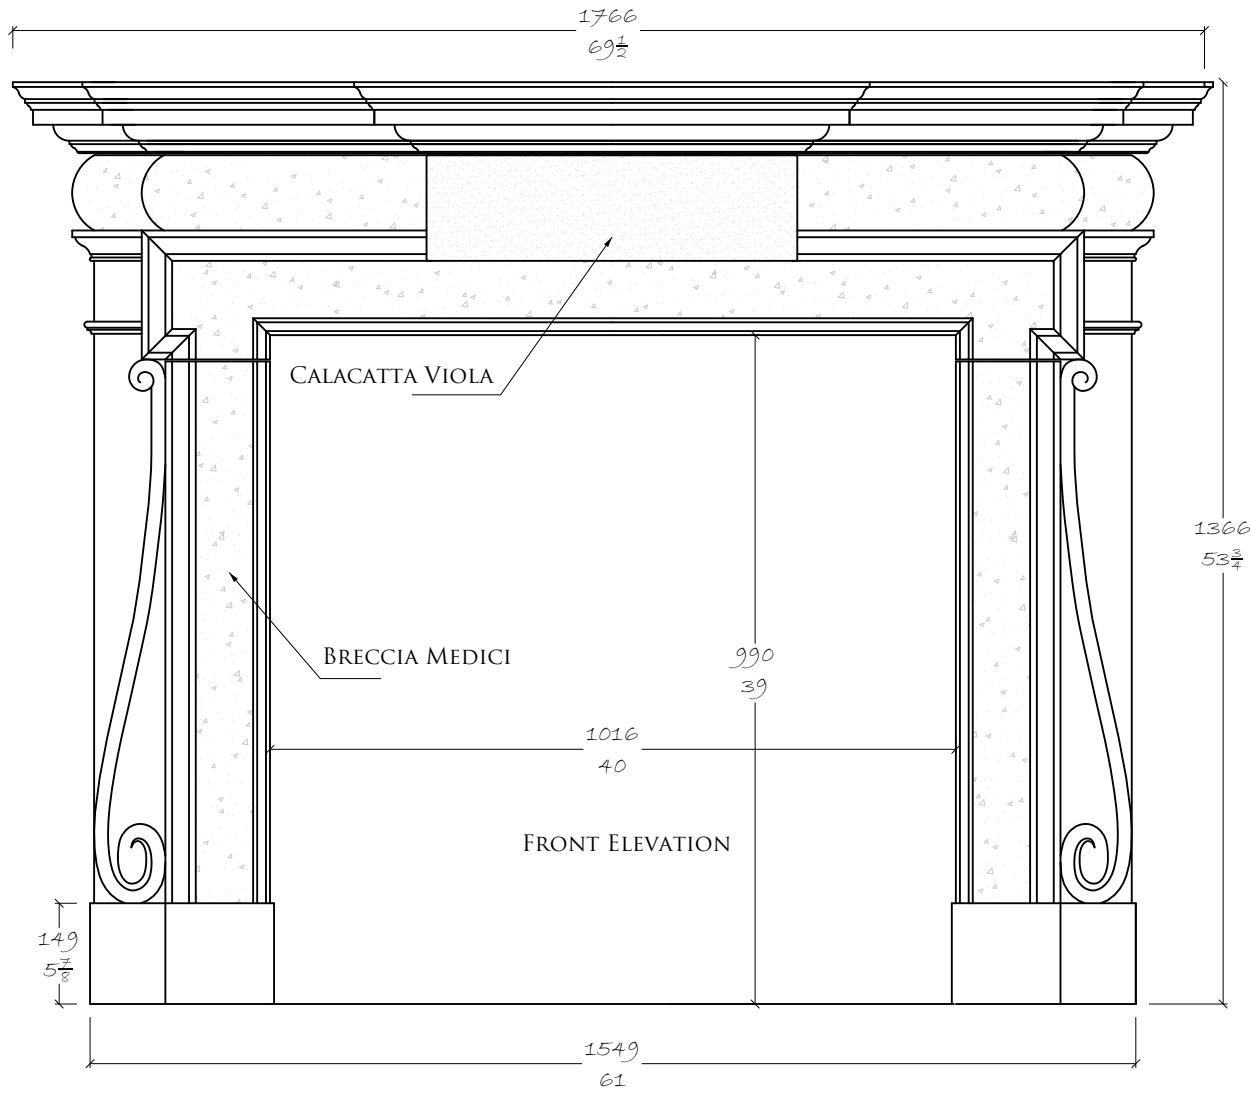

CHESNSEYS

Head Office: 194-202 Battersea Park Road, Battersea, London SW11 4ND
Telephone: 020 7627 1410 Fax: 020 7622 1078
Web Site: www.chesneys.co.uk E mail: sales@chesneys.co.uk

SIDE ELEVATION

Montagu