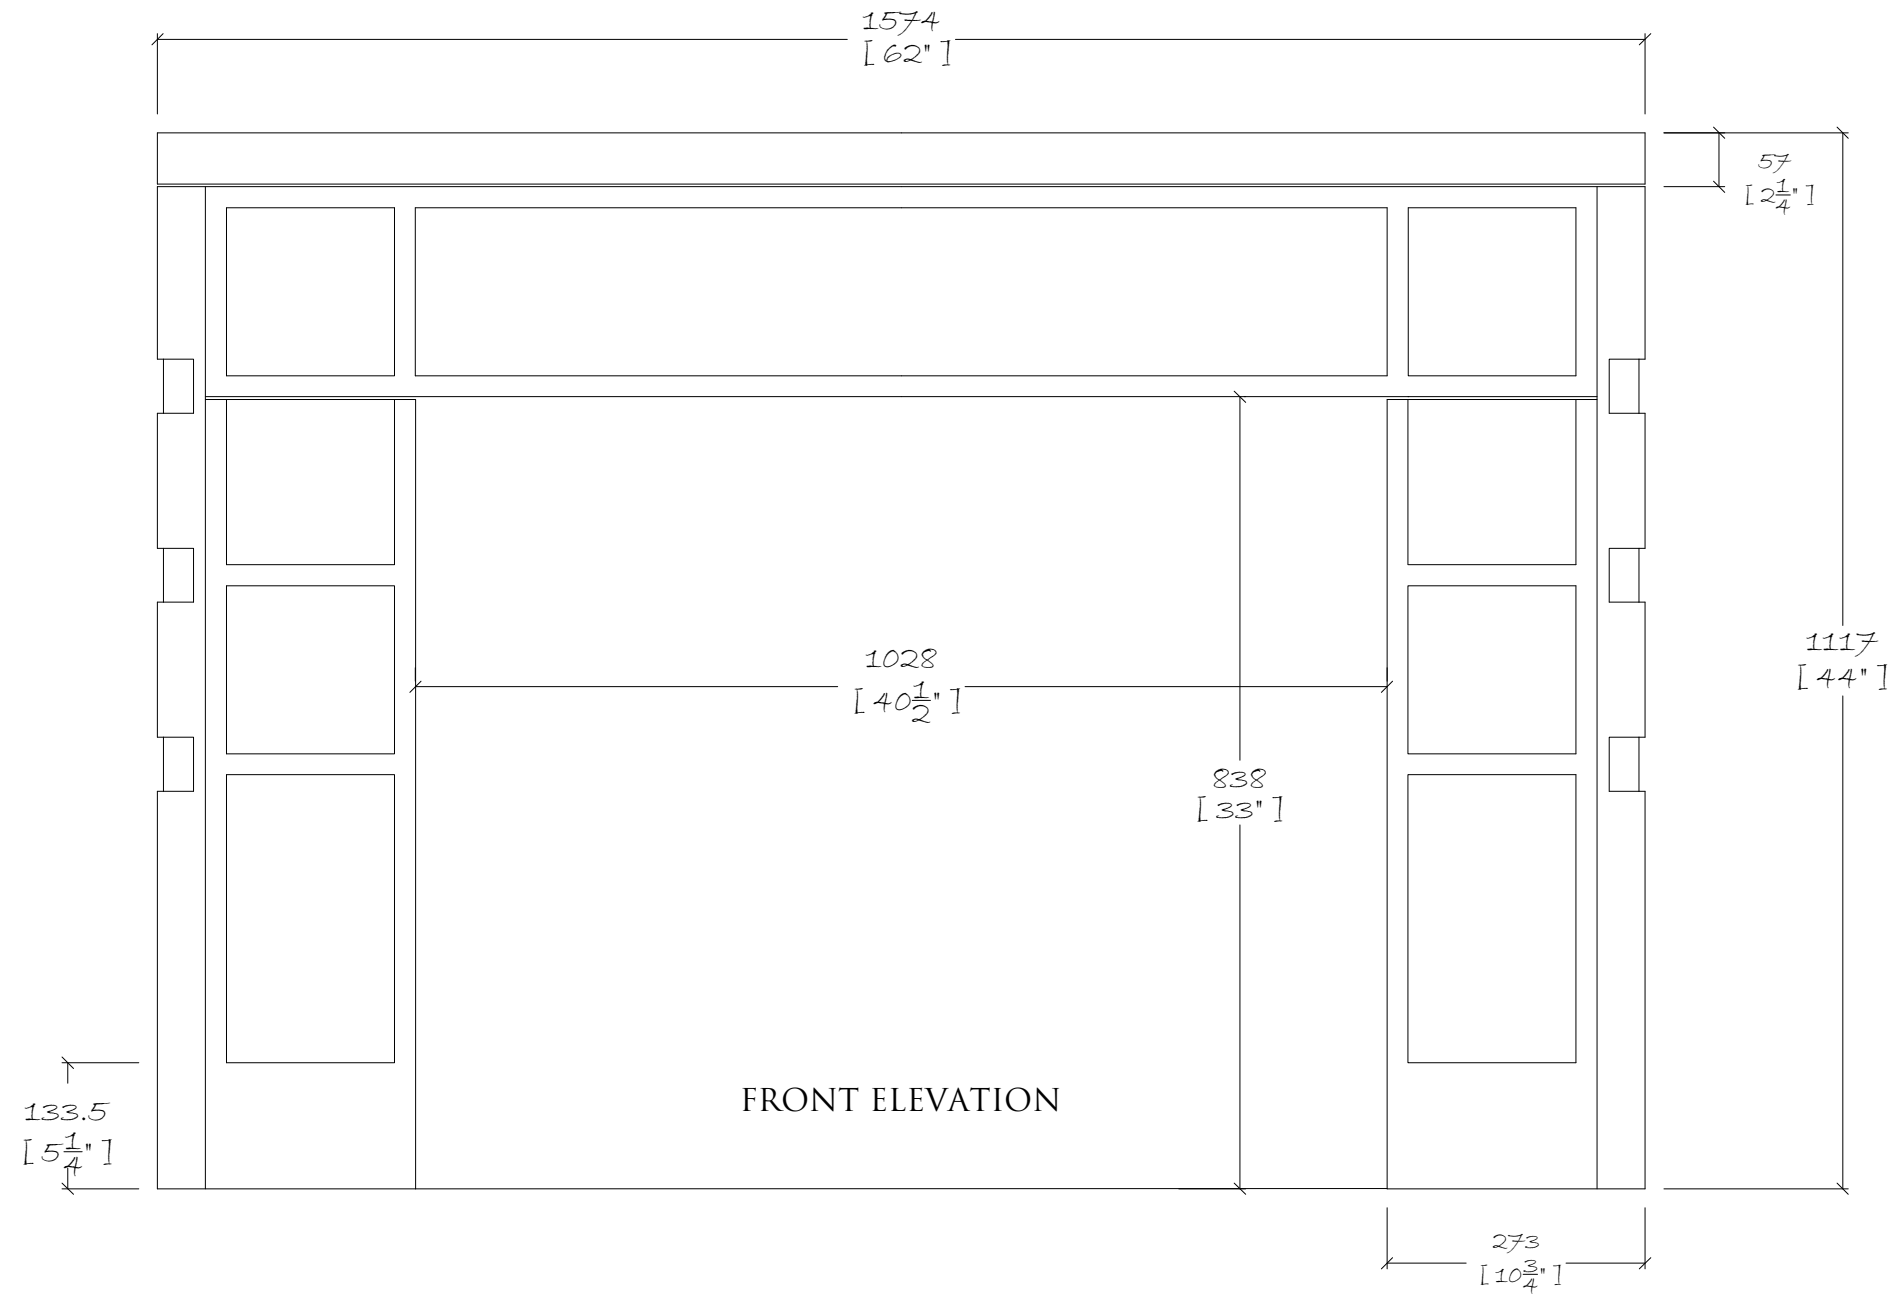

COLLECTION:

JEFFREY
BILHUBER
COLLECTION

© CHESNEYS 2019

CHESNEYS

HEAD OFFICE:
194-202 BATTERSEA PARK ROAD, BATTERSEA, LONDON
TELEPHONE: +44 (0) 20 7627 1410
WEB SITE: WWW.CHESNEYS.CO.UK
E MAIL: SALES@CHESNEYS.CO.UK

MANTEL:

THE
BURKHARDT

MATERIAL:

FINISH:

SPECIAL NOTES:

MANTEL WEIGHTS:

JAMB / EACH: 103.44 LB
HEADER: 71.34 LB
SHELF: 103.06 LB

TOTAL: 381.28 LB

DRAWN BY:

LUIS VELA

DATE:

29/03/2019

SCALE:

1:8 @ A3

INVOICE NUMBER:

DRAWING NO.:

REV:

FRONT ELEVATION