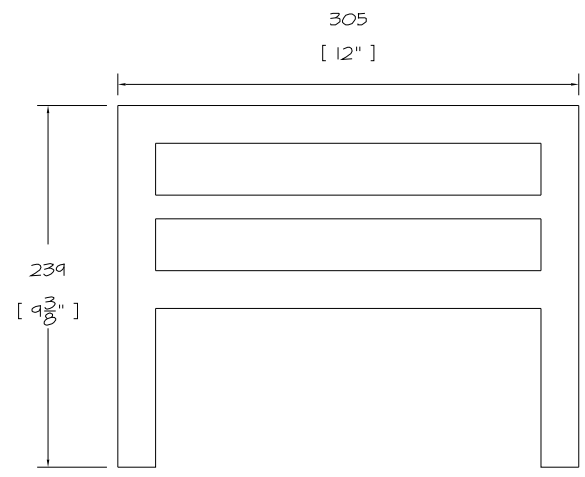

side elevation