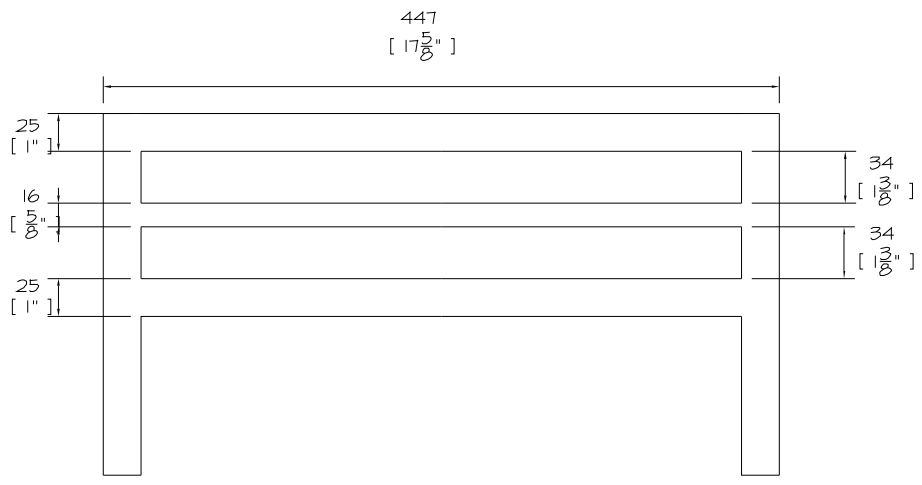

CHESNEY'S

Head Office: 194-202 Battersea Park Road, Battersea, London SW11
Telephone: 020 7627 1410 Fax: 020 7622 1078
Web Site: www.chesneys.co.uk E mail: sdles@chesneys.co.uk

FRONT elevation