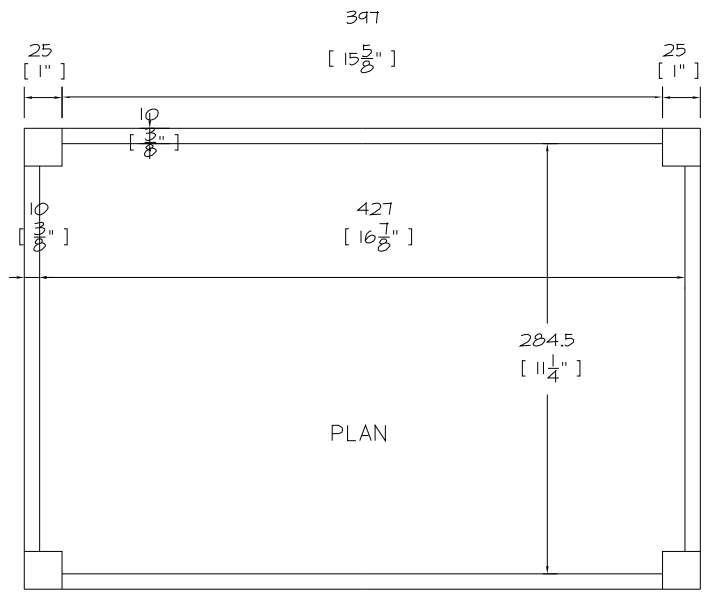

PLAN

Ref: SOHO BASKETS
SOHO Freestanding 18"-Electric&Bio

Date: 03/27/2015 Scale 1:5

DRAWING NO. 31097r3K