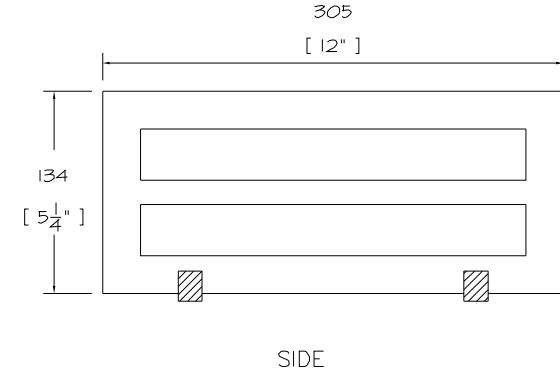

CHESNEY'S

Head Office: 194-202 Battersea Park Road, Battersea, London SW11 4ND
Telephone: 020 7627 1410 Fax: 020 7622 1078
Web Site: www.chesneys.co.uk E-mail: sales@chesneys.co.uk

Ref: SOHO BASKETS

SOHO FOR DOGS 18"-Electric&Bio

Date: 03/27/2015 Scale 1:5

DRAWING NO. 31886D