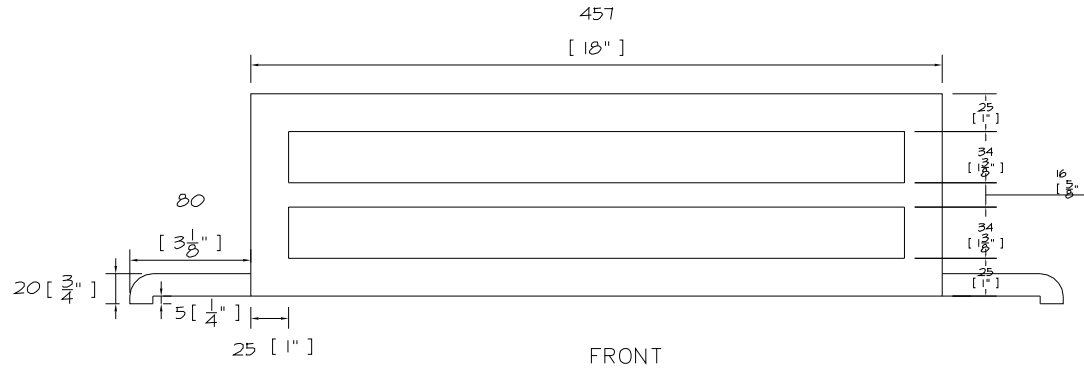

CHESNEY'S

Head Office: 194-202 Battersea Park Road, Battersea, London SW11 4ND
Telephone: 020 7627 1410 Fax: 020 7622 1078
Web Site: www.chesneys.co.uk E-mail: sales@chesneys.co.uk

Ref: SOHO BASKETS

SOHO FOR DOGS 18"-Electric&Bio

Date: 03/27/2015 Scale 1:5

DRAWING NO. 31886D